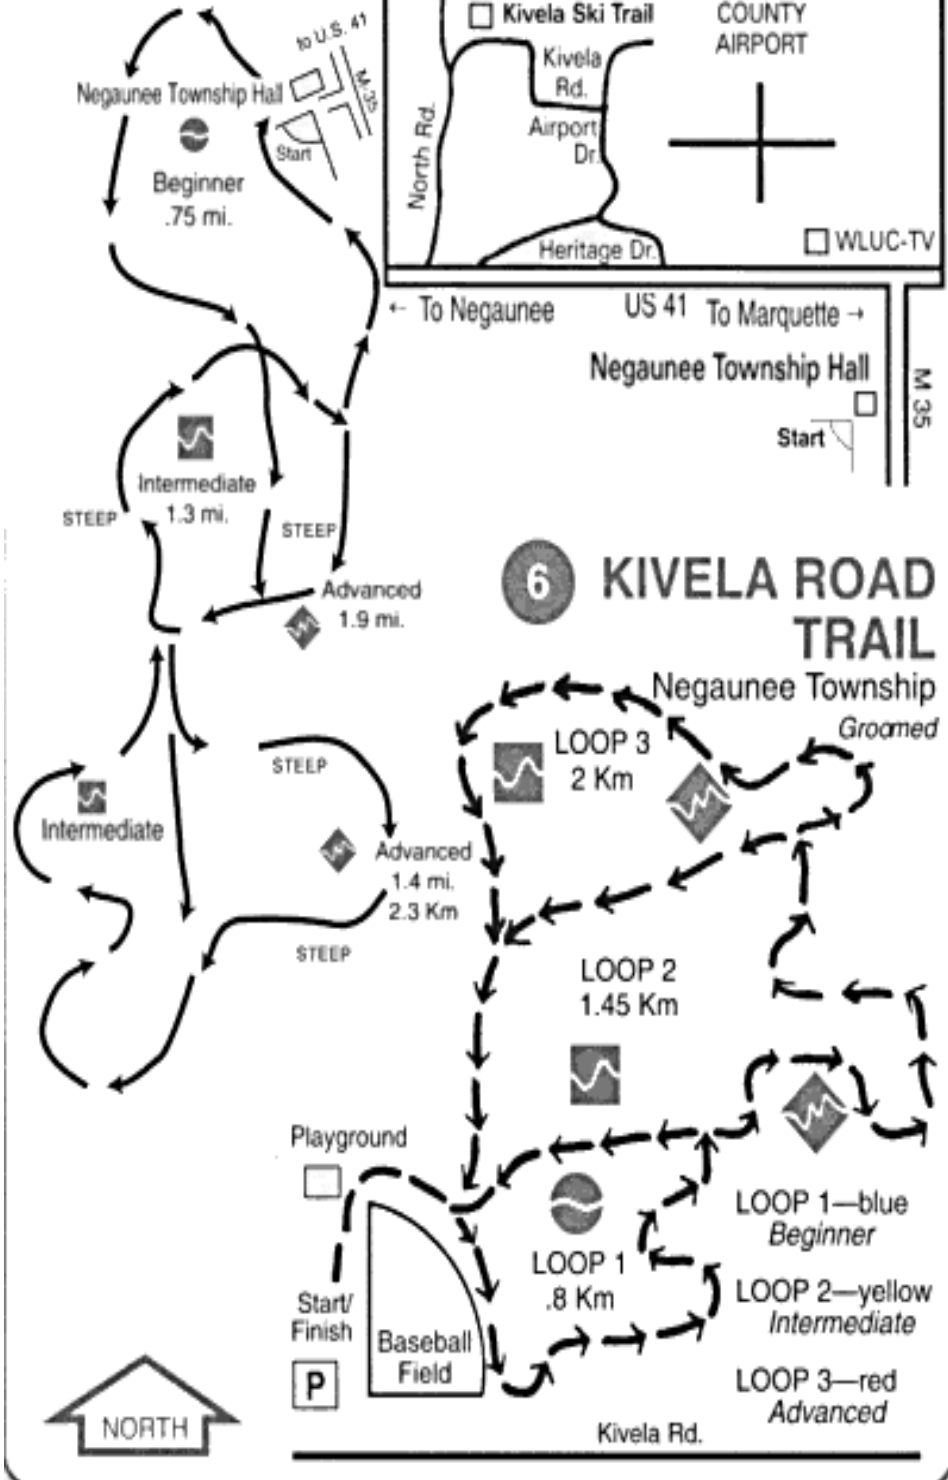

No Trail Fee—Groomed

Call 475-7869

Negaunee Township Hall  
Beginner  
.75 mi.

Intermediate  
1.3 mi.  
Advanced  
1.9 mi.

# 6 KIVELA ROAD TRAIL

LOOP 3  
2 Km

LOOP 2  
1.45 Km

LOOP 1—blue  
Beginner

LOOP 2—yellow  
Intermediate

LOOP 3—red  
Advanced

LOOP 1  
.8 Km

Advanced  
1.4 mi.  
2.3 Km

Intermediate

Playground

Start/Finish

Baseball Field

P

NORTH

Kivela Rd.