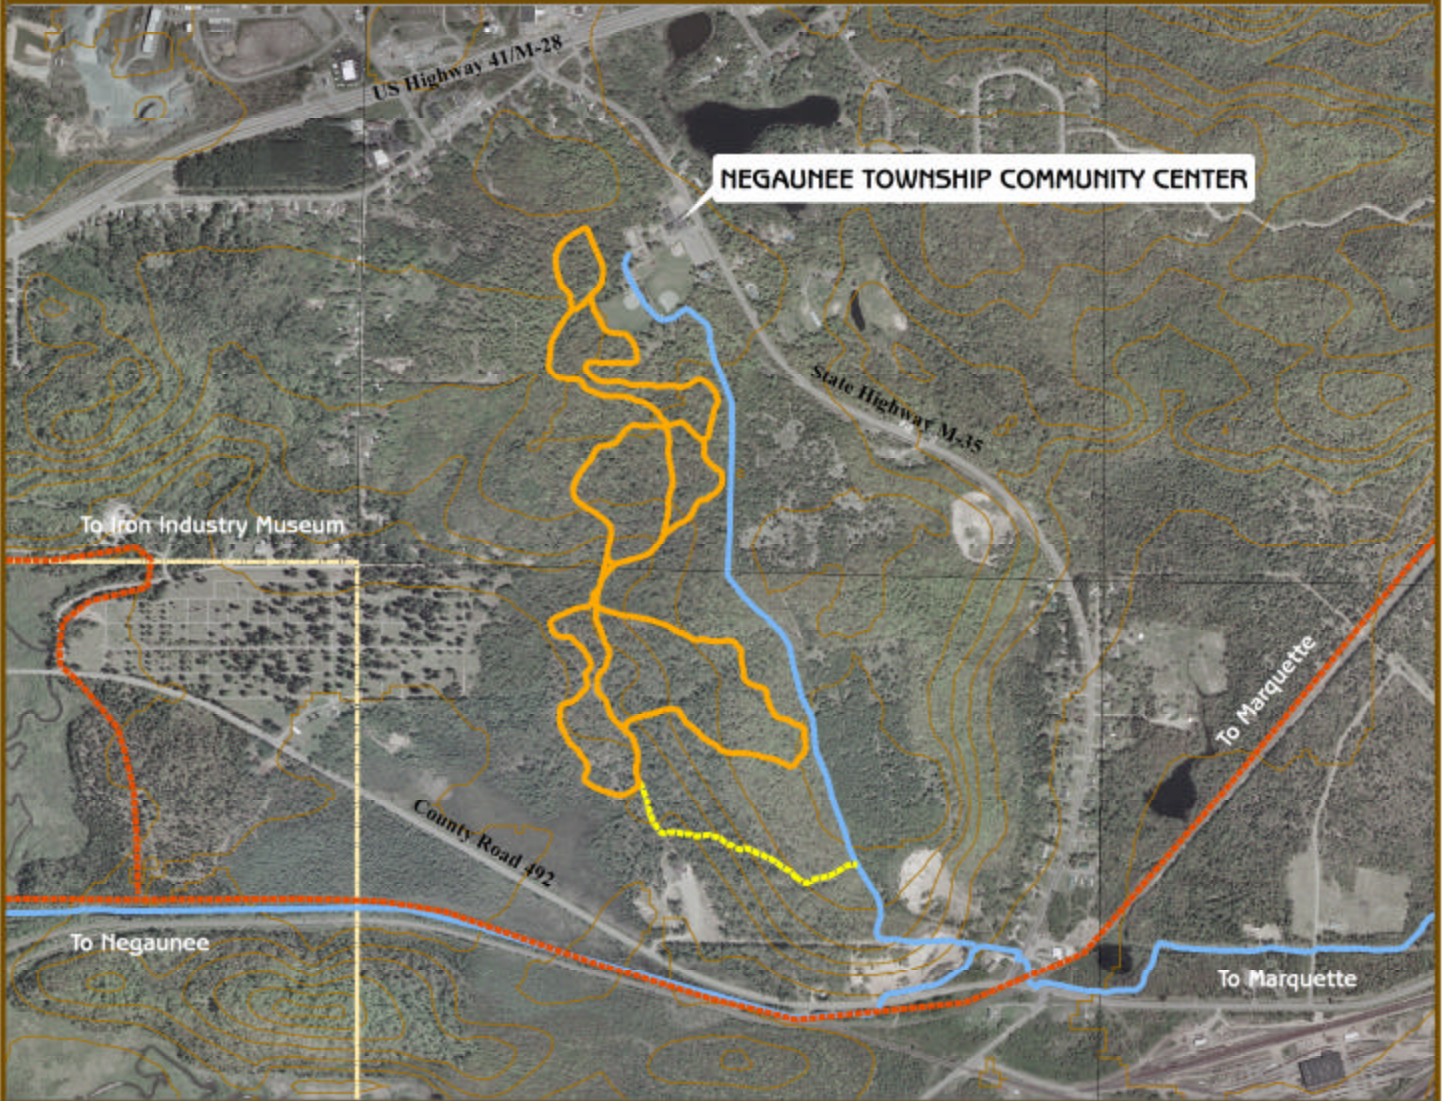

Negaunee Township Community Center Trail Network

Recreational Trails

- Negaunee Township Community Center Trail (non-motorized use)
- Proposed Iron Ore Heritage Trail Connector
- Iron Ore Heritage Trail (multi-use)
- Snowmobile Trail

0 250 500 1,000 1,500 Feet

- Township Boundary
- Section Line
- Contour Line

Created by Joseph Scanlan